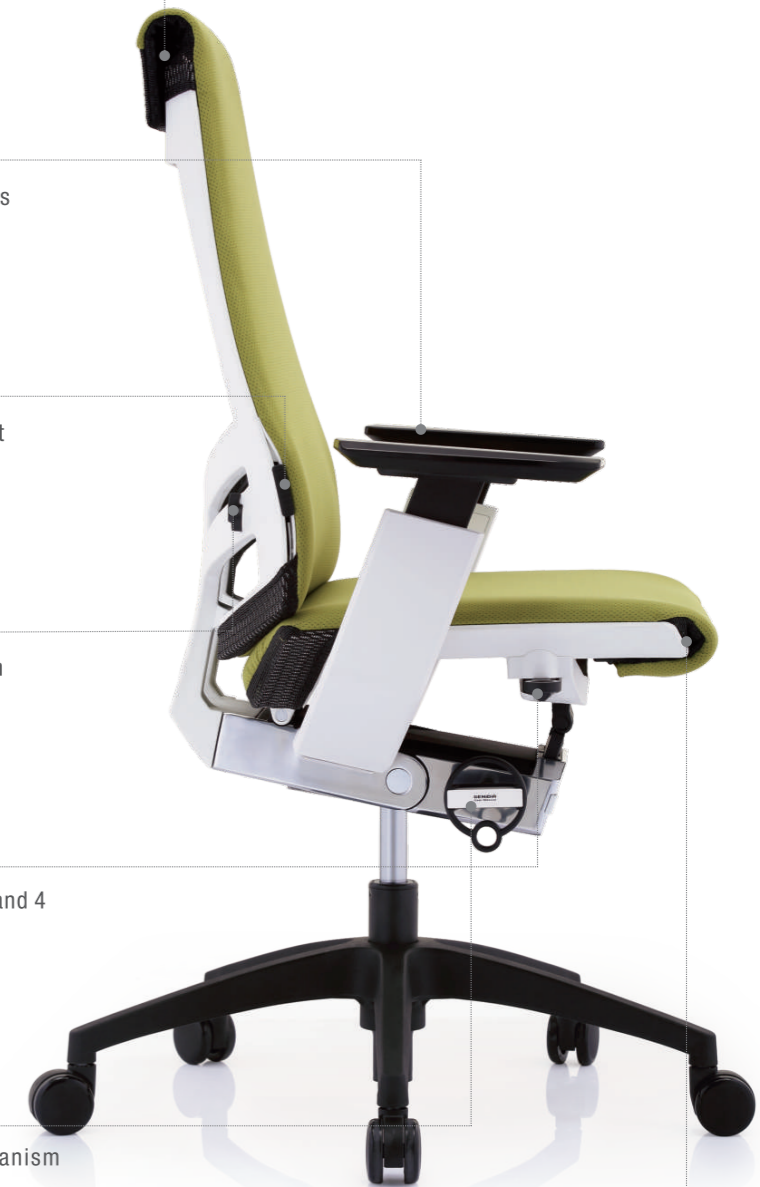

NECK HEADREST ORIENTATION SYSTEM

Combined with a height adjustable function, and stylish neck pillow, the headrest provides optimal support to our neck.

4D ARMREST

Raise, lower, angle, width and depth adjustments to allow forearms to rest comfortably whilst taking the weight off your shoulders.

HEIGHT ADJUSTABLE LUMBAR

Isolated lumbar support offering independent lumbar adjustment separate from back height feature.

TENSION ADJUSTABLE LUMBAR SUPPORT

Allows the user to personalize their lumbar comfort through simple manual tension adjustment in 3 positions.

SINGLE LEVER CONTROL

Intuitive single level control mechanism activates seat height and 4 stages recline lock.

TILT TENSION ADJUSTMENT

Single-finger tension control allows resistance-free mechanism adjustment.

SEAT ANGLE & DEPTH ADJUSTMENT

Lift and lower seat tilt with eight degrees forward angle adjustment. Seat depth system enable users to adjust seat depth without changing the seat and back position.

MODELS & OPTIONS