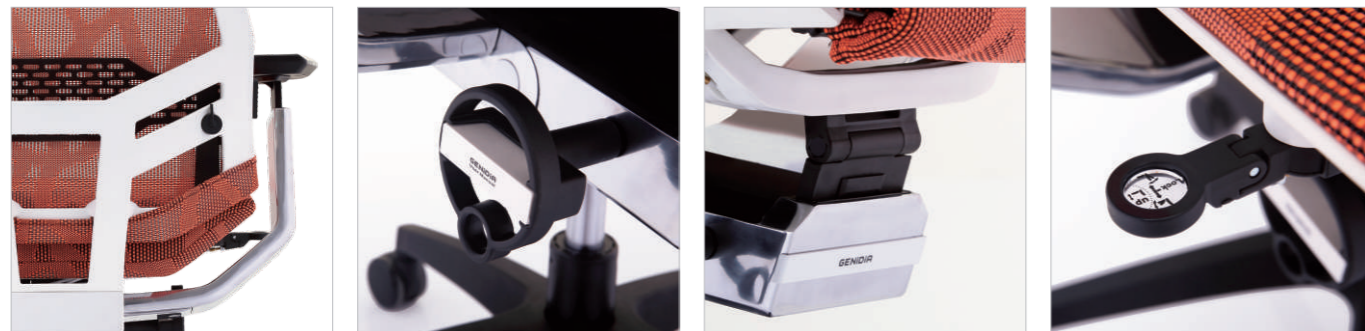

GENIDIA SMART FEATURES

GENIDIA SMART DESIGN

MOTION-FIT ADJUSTABLE LUMBAR SUPPORT
Allows the user to personalize their lumbar comfort through simple manual adjustment.

NECK HEADREST ORIENTATION SYSTEM
Combined with a height adjustable function, and stylish neck pillow, the headrest provides optimal support to our neck.

MULTI-DIMENSIONAL ADJUSTABLE LUMBAR SUPPORT
CARBON FIBRE FORWARD TILT MECHANISM
TAPERED BACKREST
SEAT DEPTH ROLL
LIFT AND LOWER 8° FORWARD SEAT TILT
INTUITIVE SINGLE LEVER CONTROL
BLACK / WHITE OR POLISHED FIVE STAR BASE

NECK HEADREST ORIENTATION SYSTEM

Combined with a height adjustable function, and stylish neck pillow, the headrest provides optimal support to our neck.

4D ARMREST

Raise, lower, angle, width and depth adjustments to allow forearms to rest comfortably whilst taking the weight off your shoulders.

HEIGHT ADJUSTABLE LUMBAR

Isolated lumbar support offering independent lumbar adjustment separate from back height feature.

TENSION ADJUSTABLE LUMBAR SUPPORT

Allows the user to personalize their lumbar comfort through simple manual tension adjustment in 3 positions.